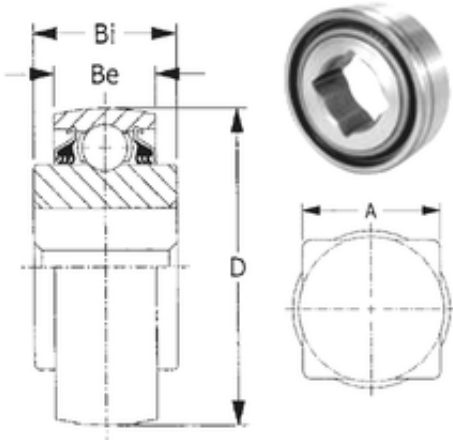

NTN de Mexico, S.A.

31,75 mm x 85 mm x 39,52 mm CYSD
W209PPB5 deep groove ball bearings

Bearing No. W209PPB5

Size	31.75x85x39.52 mm
Bore Diameter	31,75 mm
Outer Diameter	85 mm
Width	39,52 mm
d	31,75 mm
D	85 mm
B	39,52 mm
C	30,175 mm
Be	30,175 mm
Bi	39,52 mm

W209PPB5 Bearing 2D drawings and 3D CAD models