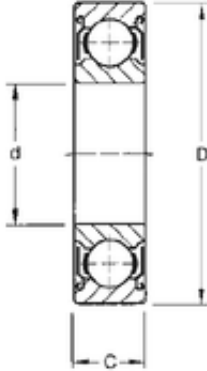

## NTN de Mexico, S.A.

80 mm x 140 mm x 26 mm CYSD 6216-ZZ deep groove ball bearings

Bearing No. 6216-ZZ

Size	80x140x26 mm
Bore Diameter	80 mm
Outer Diameter	140 mm
Width	26 mm
d	80 mm
D	140 mm
B	26 mm
C	26 mm
r min.	2 mm
Weight	1,42 Kg
Basic dynamic load rating (C)	72,5 kN
Basic static load rating (C0)	53 kN

6216-ZZ Bearing 2D drawings and 3D CAD models