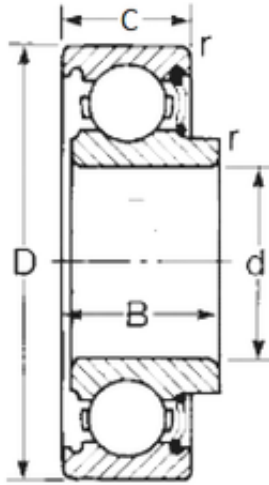

NTN de Mexico, S.A.

25 mm x 52 mm x 15,875 mm CYS8505 deep groove ball bearings

Bearing No. 8505

Size	25x52x15.875 mm
Bore Diameter	25 mm
Outer Diameter	52 mm
Width	15,875 mm
d	25 mm
D	52 mm
B	15,875 mm
C	15 mm
r min.	1 mm
Weight	0,13 Kg
Basic dynamic load rating (C)	14,02 kN

8505 Bearing 2D drawings and 3D CAD models