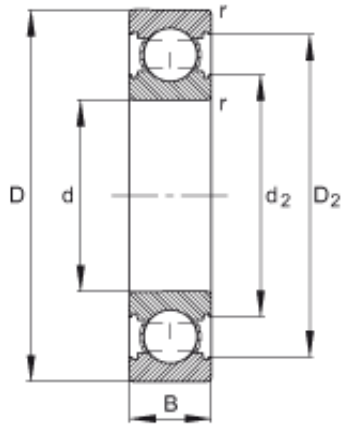

NTN de Mexico, S.A.

25 mm x 52 mm x 15 mm FAG 6205-C deep groove ball bearings

Bearing No. 6205-C

Size	25x52x15 mm
Bore Diameter	25 mm
Outer Diameter	52 mm
Width	15 mm
d	25 mm
D	52 mm
B	15 mm
D_2	46,4 mm
$D_{a \max}$	46,4 mm
d_2	31,3 mm
$d_{a \min}$	30,6 mm
$r_{a \max}$	1 mm
r_{\min}	1 mm
m	0,129 kg / Weight
C_r	15000 N / Dynamic load rating (radial)
C_{0r}	7800 N / Static load rating (radial)
n_G	21600 1/min / Limiting speed
n_B	16000 1/min / Reference speed

6205-C Bearing 2D drawings and 3D CAD models